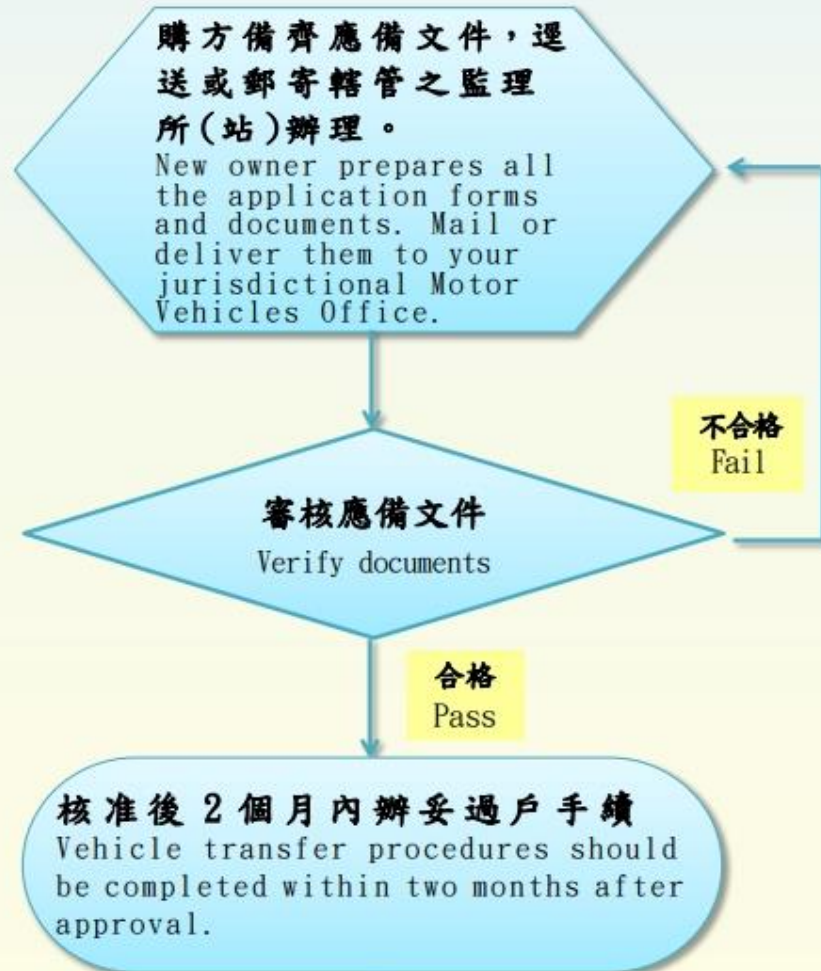

## 汽車運輸業申辦營業車輛過戶流程圖

Flow Chart of Application for Business Vehicle  
Transfer in the Motor Transportation Industry

**車輛過戶登記辦理時間約 10~15 分鐘**

The process will take you about 10-15 minutes.