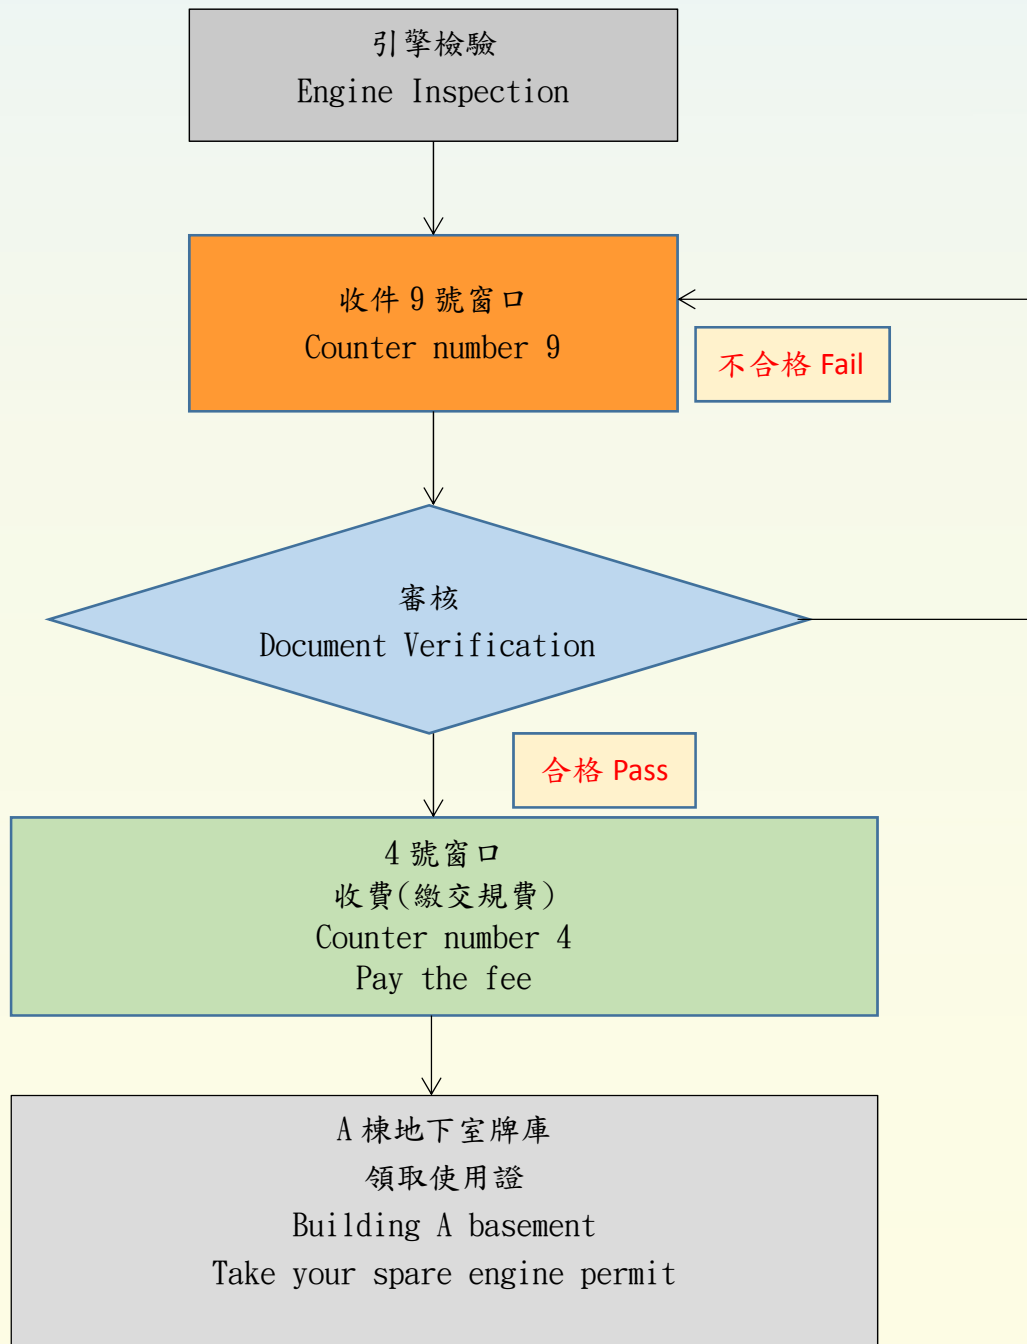

# 預備引擎使用證發放流程圖

Flow Chart for Applying Spare Engine Permit

每件平均辦理時間約 10~20 分鐘  
The whole process will take you about 10~20minutes