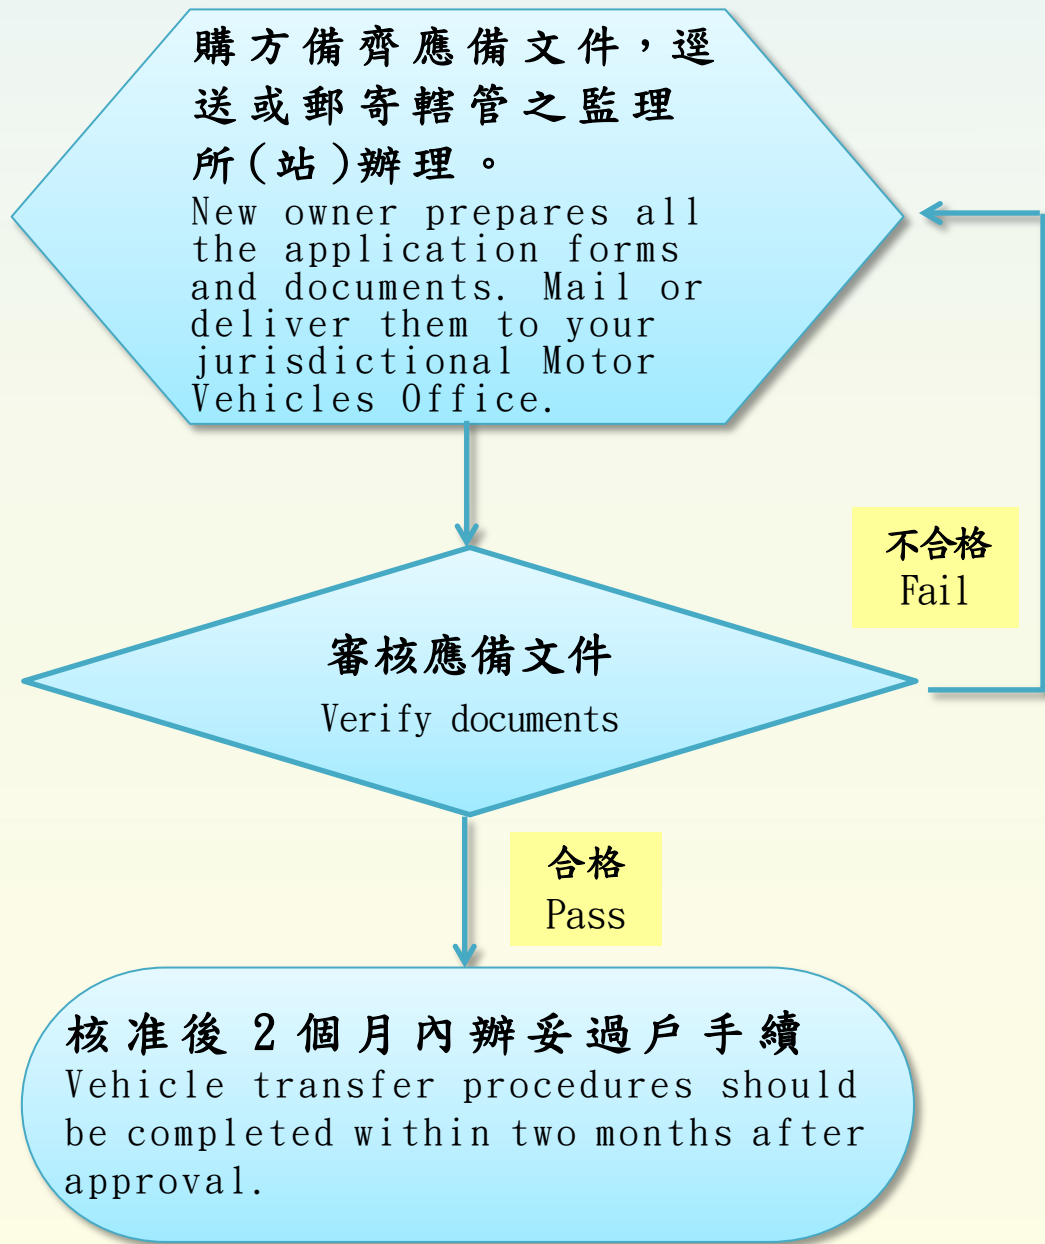

# 汽車運輸業申辦營業車輛過戶流程圖

Flow Chart of Application for Business Vehicle Transfer in the Motor Transportation Industry

車輛過戶登記辦理時間約 10~15 分鐘  
The process will take you about 10~15 minutes.